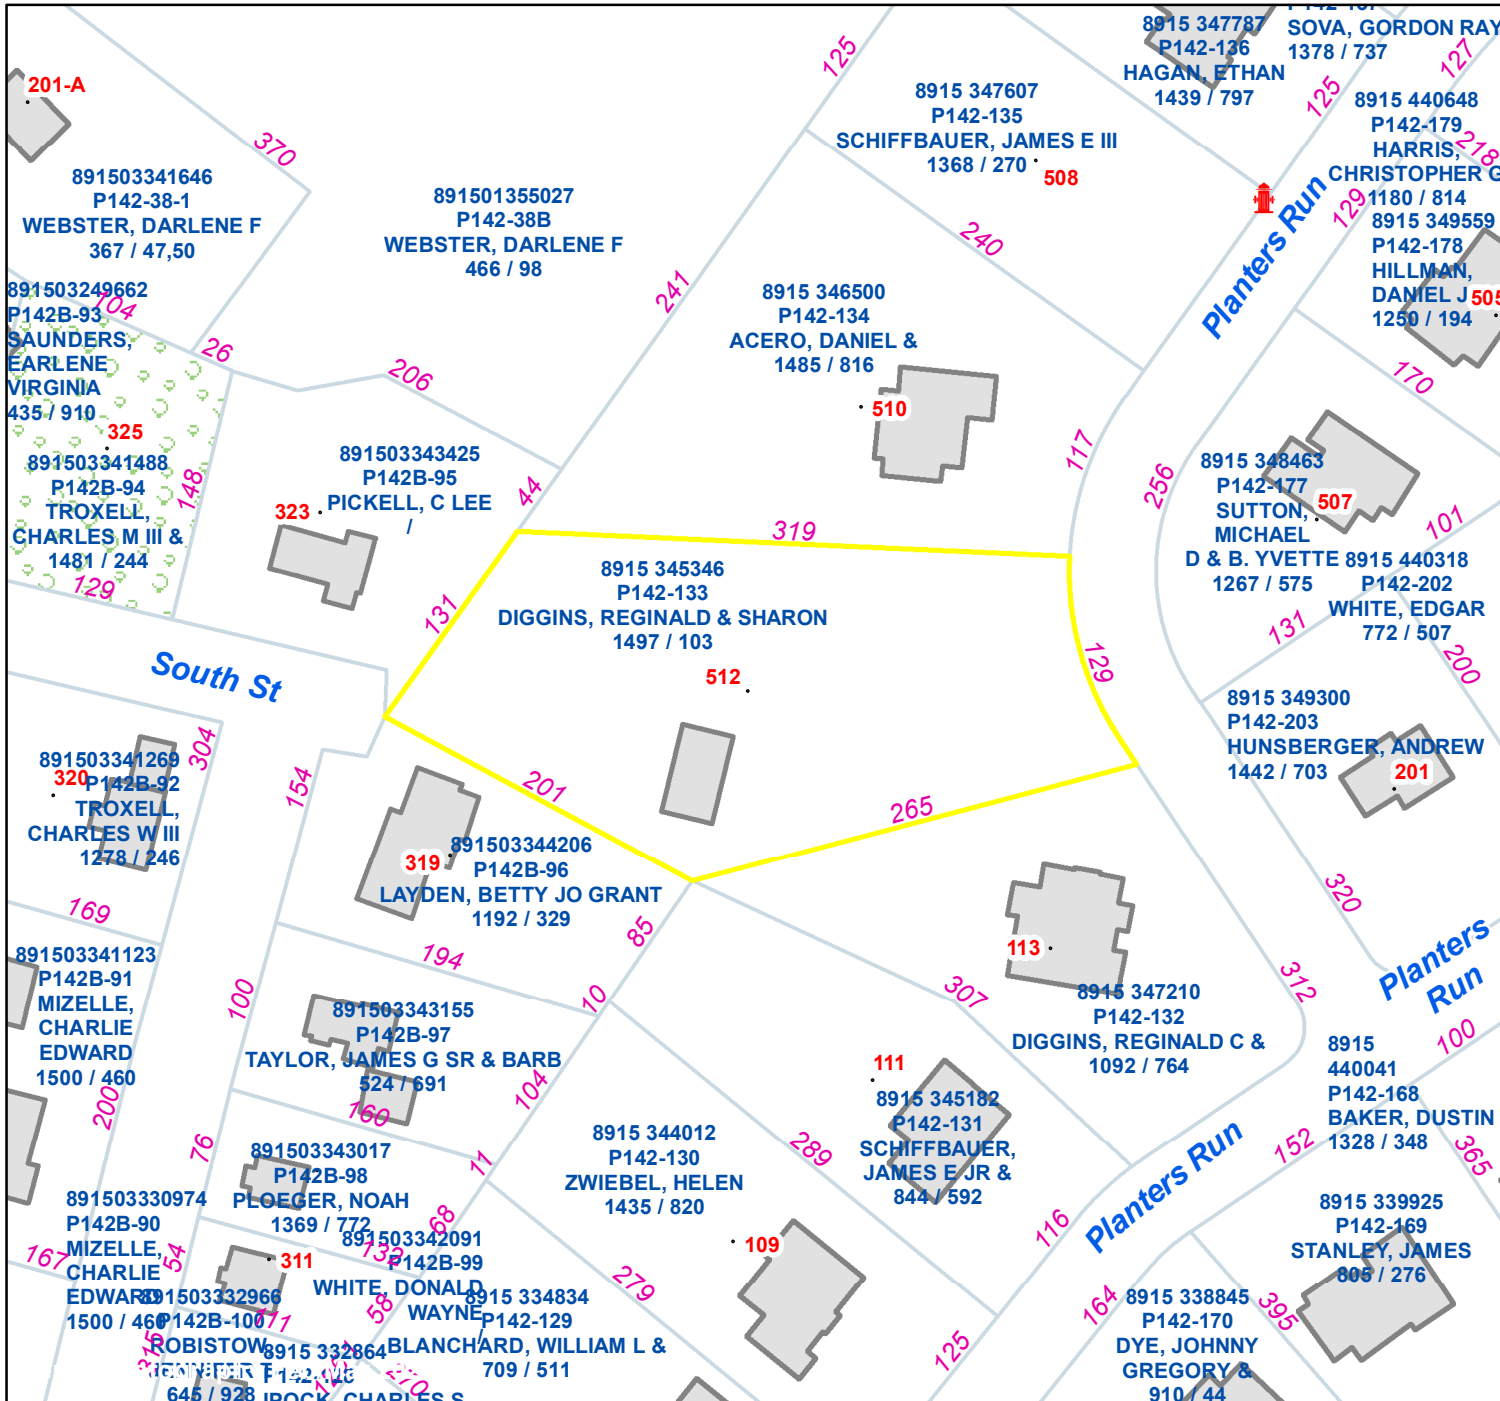

# Pasquotank County, NC

Parcel ID: 8915 345346

Map: P142-133

LOT: 7

00512 PLANTERS RUN  
DIGGINS, REGINALD & SHARON

113 PLANTERS RUN  
ELIZABETH CITY NC 27909

Deed Book: 1497  
Deed Page: 103  
Date: 20231006

Land Value: 45800  
Ag Value: 0  
Bldg Value: 19100  
Total Value: 64900

Taxed Acres: 1.382

**PASQUOTANK**  
COUNTY NC

Date: 3/14/2024

Property Ownership/  
Lines as of January 1, 2024

**NOT A SURVEY**

This map was created from historic maps, recorded deeds and surveys.  
It CAN NOT be used to convey land, settle land disputes or build fences.